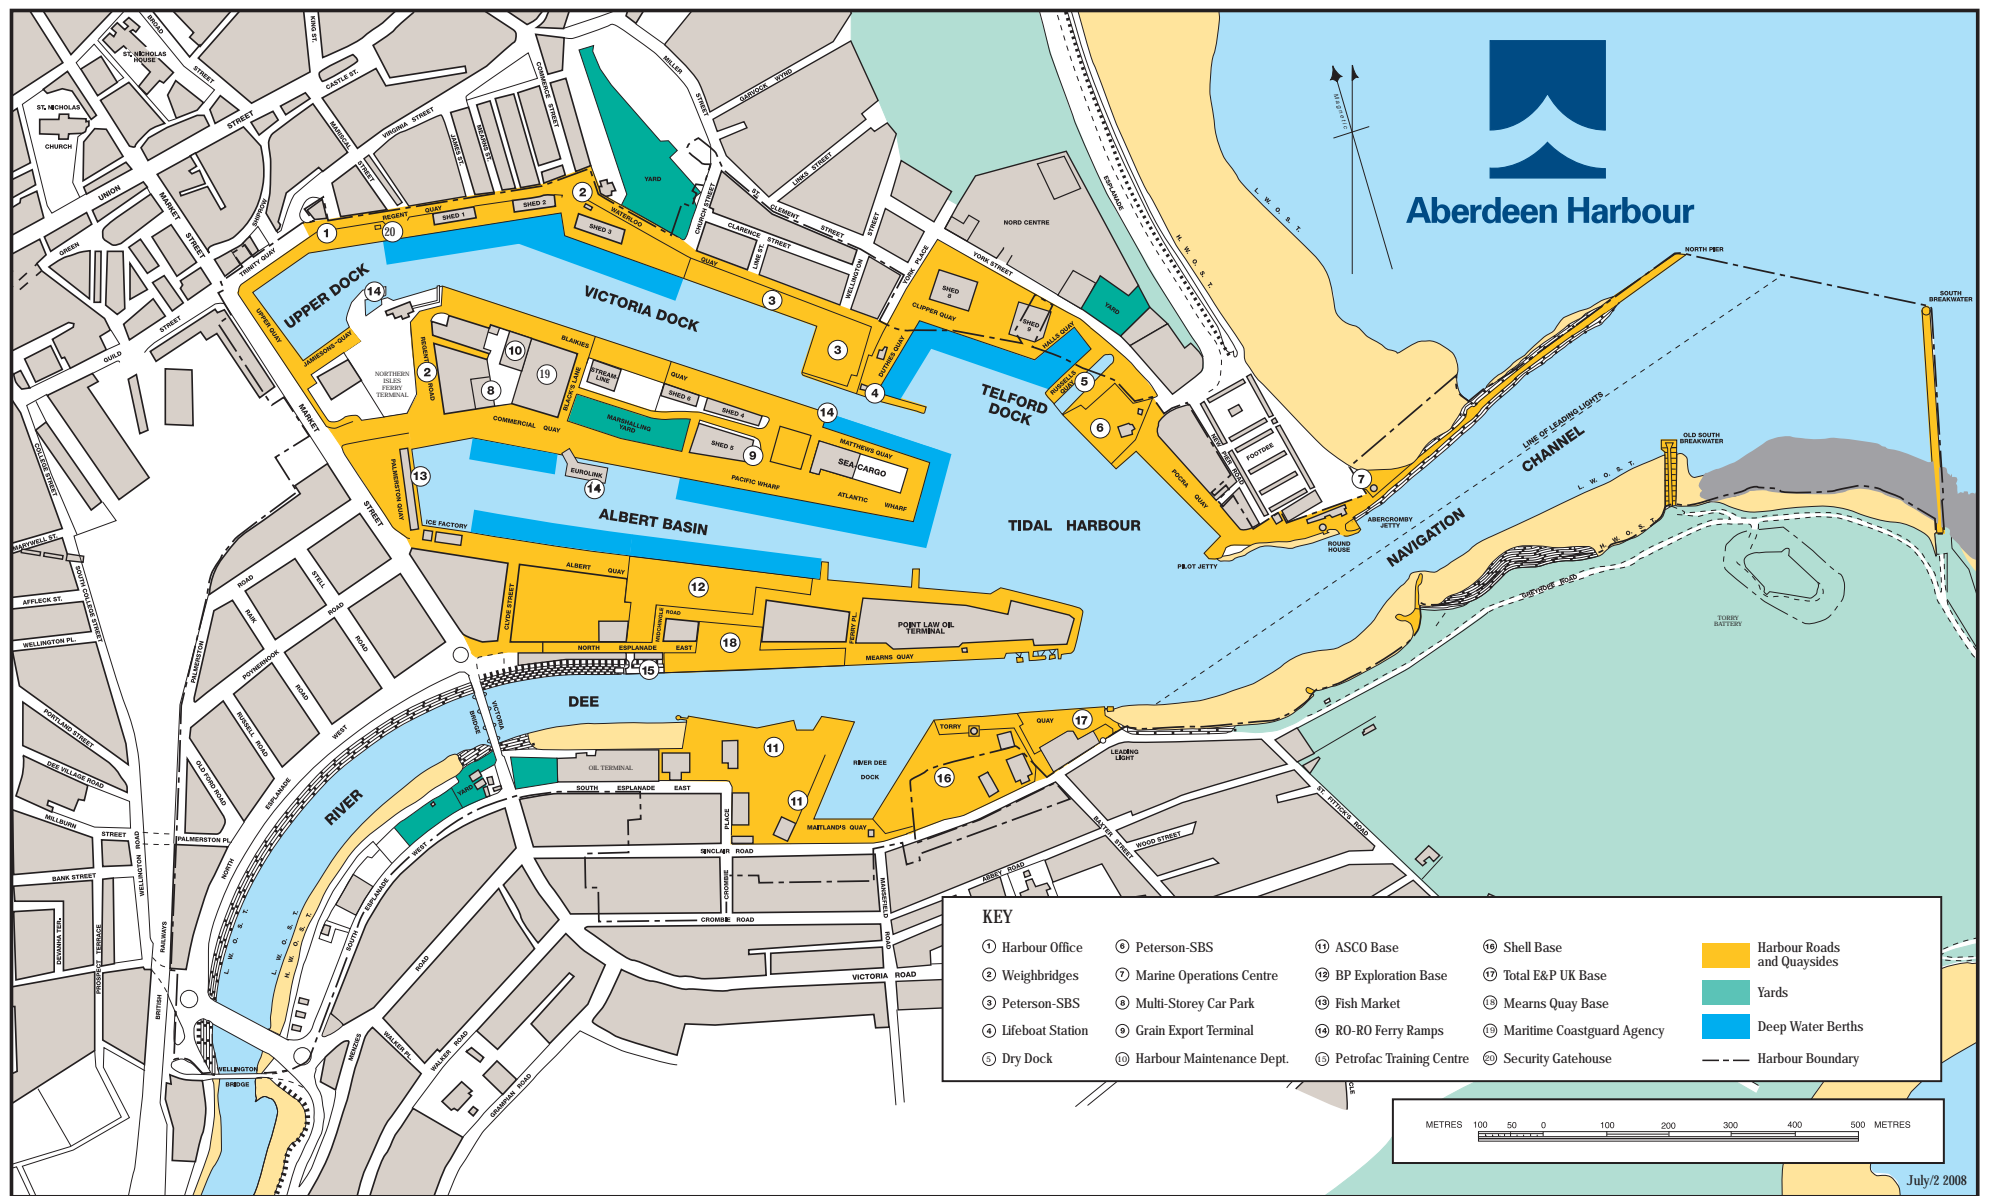

Aberdeen Harbour

KEY			
① Harbour Office	⑥ Peterson-SBS	⑪ ASCO Base	⑱ Shell Base
② Weighbridges	⑦ Marine Operations Centre	⑫ BP Exploration Base	⑳ Total E&P UK Base
③ Peterson-SBS	⑧ Multi-Storey Car Park	⑬ Fish Market	⑲ Mearns Quay Base
④ Lifeboat Station	⑨ Grain Export Terminal	⑭ RO-RO Ferry Ramps	⑳ Maritime Coastguard Agency
⑤ Dry Dock	⑩ Harbour Maintenance Dept.	⑮ Profrac Training Centre	㉑ Security Gatehouse

- Harbour Roads and Quaysides
- Yards
- Deep Water Berths
- Harbour Boundary